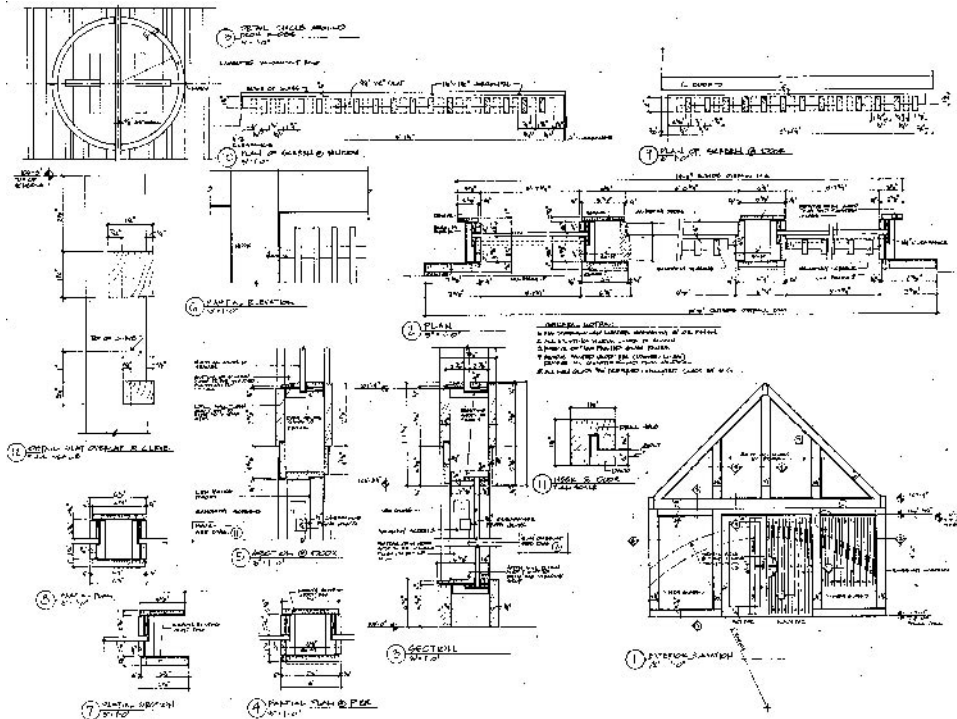

Front Entry

details

Fox Chapel, Pittsburgh PA 1987

Alteration and addition to a single story 60's home situated in a wooded site. As one of the alterations, dark front entry was redressed with custom milled mahogany screen to allow light yet to retain privacy.